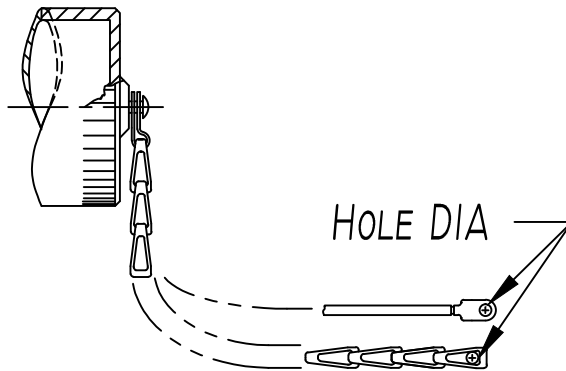

**MOD CODE N\***

SPECIAL ATTACHMENT HOLE DIA.

LENGTH	HOLE
CODE	DIA
N 1	.125
N 2	.141
N 3	.171
N 4	.188
N 5	.203

**MOD CODE S**

SELFLOCKING COUPLING NUT, AVAILABLE FOR CONNECTOR CODES 40, 41, & 54 ONLY  
 (REFERENCE I.A.W AS85049 NOTE 3.4.6.1)