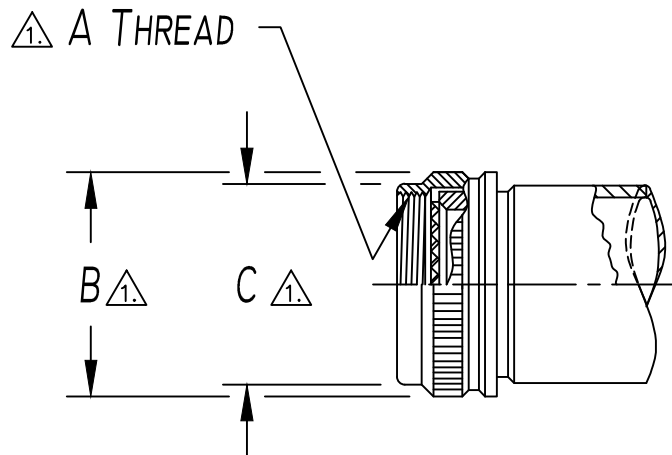

MOD CODE N*

SPECIAL ATTACHMENT HOLE DIA.

LENGTH	HOLE
CODE	DIA
N 1	.125
N 2	.141
N 3	.171
N 4	.188
N 5	.203

MOD CODE S

SELFLOCKING COUPLING NUT, AVAILABLE FOR CONNECTOR CODES 40, 41, & 54 ONLY
 (REFERENCE I.A.W AS85049 NOTE 3.4.6.1)