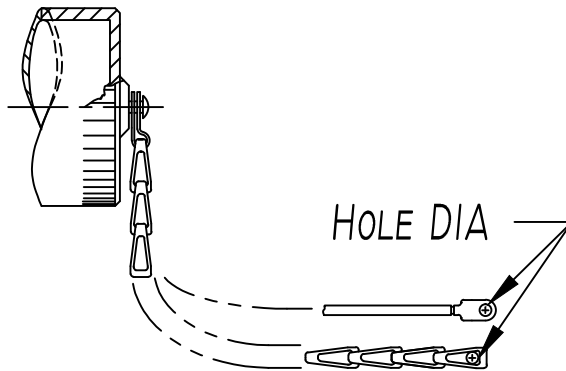

MOD CODE N*

SPECIAL ATTACHMENT HOLE DIA.

LENGTH	HOLE
CODE	DIA
N 1	.125
N 2	.141
N 3	.171
N 4	.188
N 5	.203

MOD CODE S

SELFLOCKING COUPLING NUT, AVAILABLE FOR CONNECTOR CODES 40, 41, & 54 ONLY
 (REFERENCE I.A.W AS85049 NOTE 3.4.6.1)