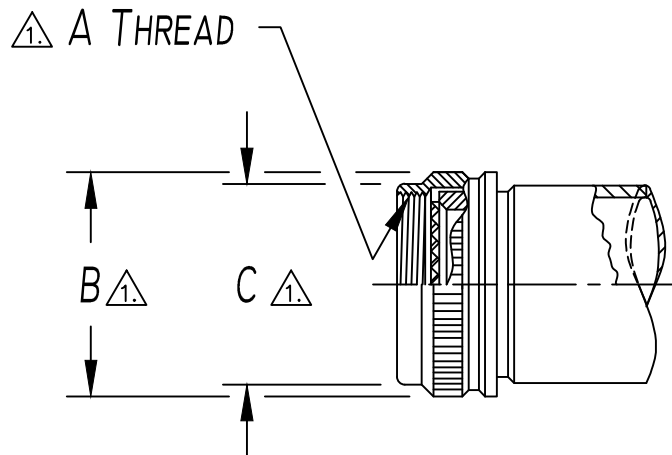

**MOD CODE N\***

SPECIAL ATTACHMENT HOLE DIA.

LENGTH	HOLE
CODE	DIA
N 1	.125
N 2	.141
N 3	.171
N 4	.188
N 5	.203

**MOD CODE S**

SELFLOCKING COUPLING NUT, AVAILABLE FOR CONNECTOR CODES 40, 41, & 54 ONLY  
 (REFERENCE I.A.W AS85049 NOTE 3.4.6.1)