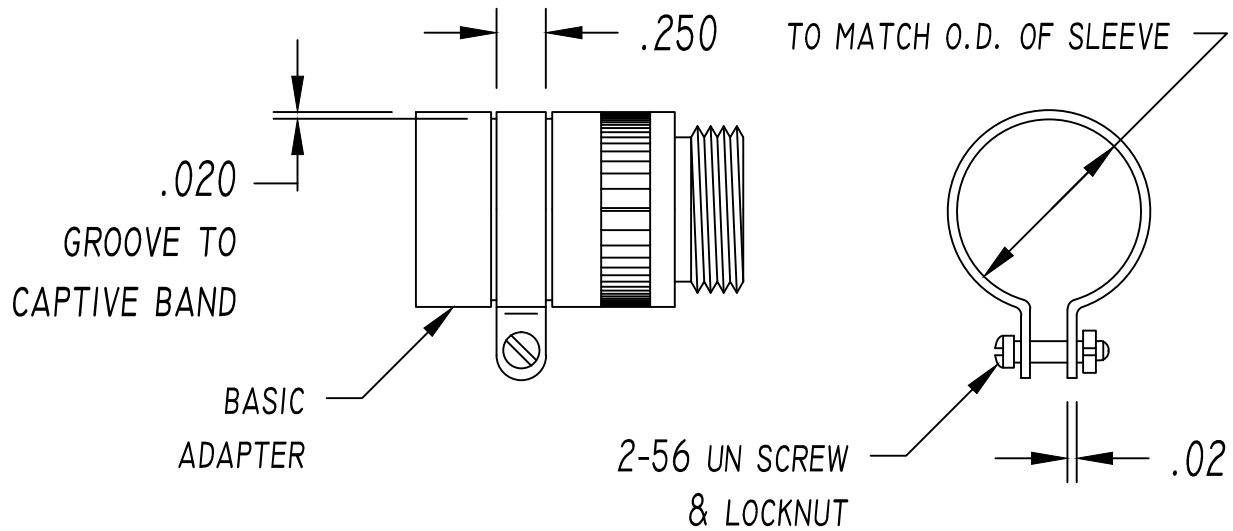

MOD CODE A

STANDARD ATTACHMENT BAND. 300 SERIES STAINLESS STEEL,
WITH STAINLESS STEEL SCREW & LOCKNUT.

MOD CODE B

WIRE ATTACHMENT BAND. Ø.040" 300 SERIES STAINLESS STEEL,
WITH STAINLESS STEEL SCREW & LOCKNUT.