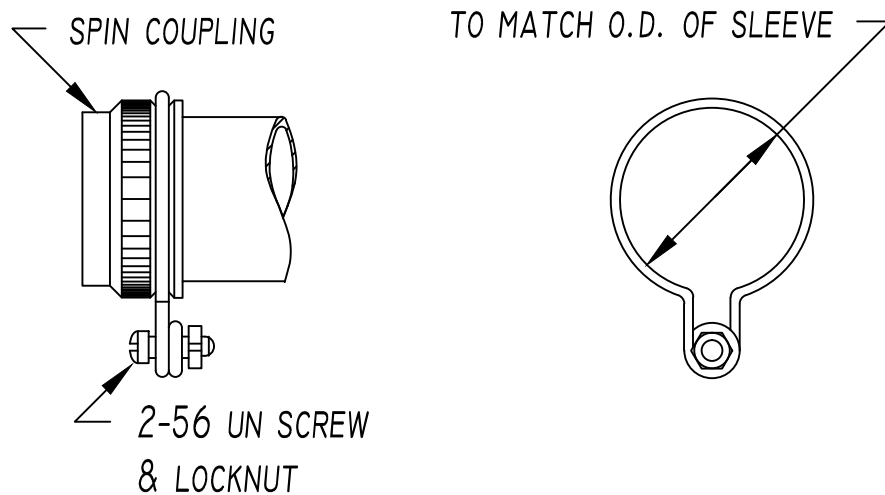

MOD CODE A

STANDARD ATTACHMENT BAND. 300 SERIES STAINLESS STEEL,
WITH STAINLESS STEEL SCREW & LOCKNUT.

MOD CODE B

WIRE ATTACHMENT BAND. Ø.040" 300 SERIES STAINLESS STEEL,
WITH STAINLESS STEEL SCREW & LOCKNUT.