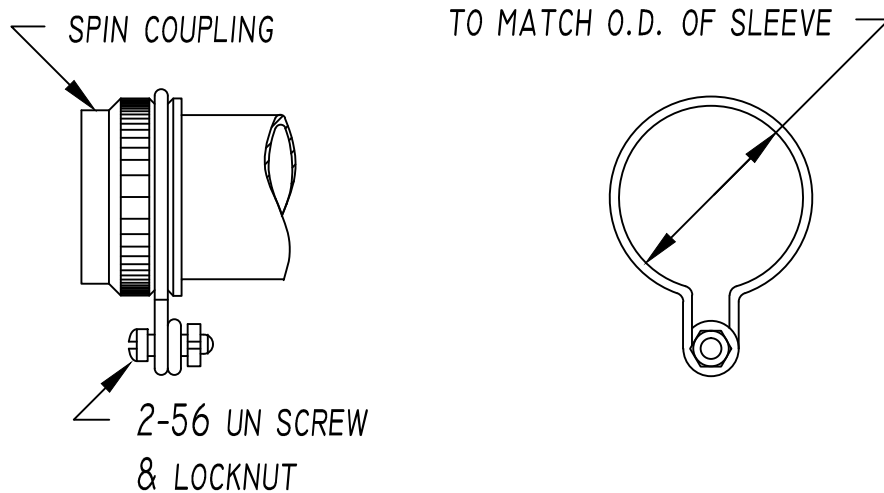

MOD CODE A

STANDARD ATTACHMENT BAND. 300 SERIES STAINLESS STEEL,
WITH STAINLESS STEEL SCREW & LOCKNUT.

MOD CODE B

WIRE ATTACHMENT BAND. Ø.040" 300 SERIES STAINLESS STEEL,
WITH STAINLESS STEEL SCREW & LOCKNUT.